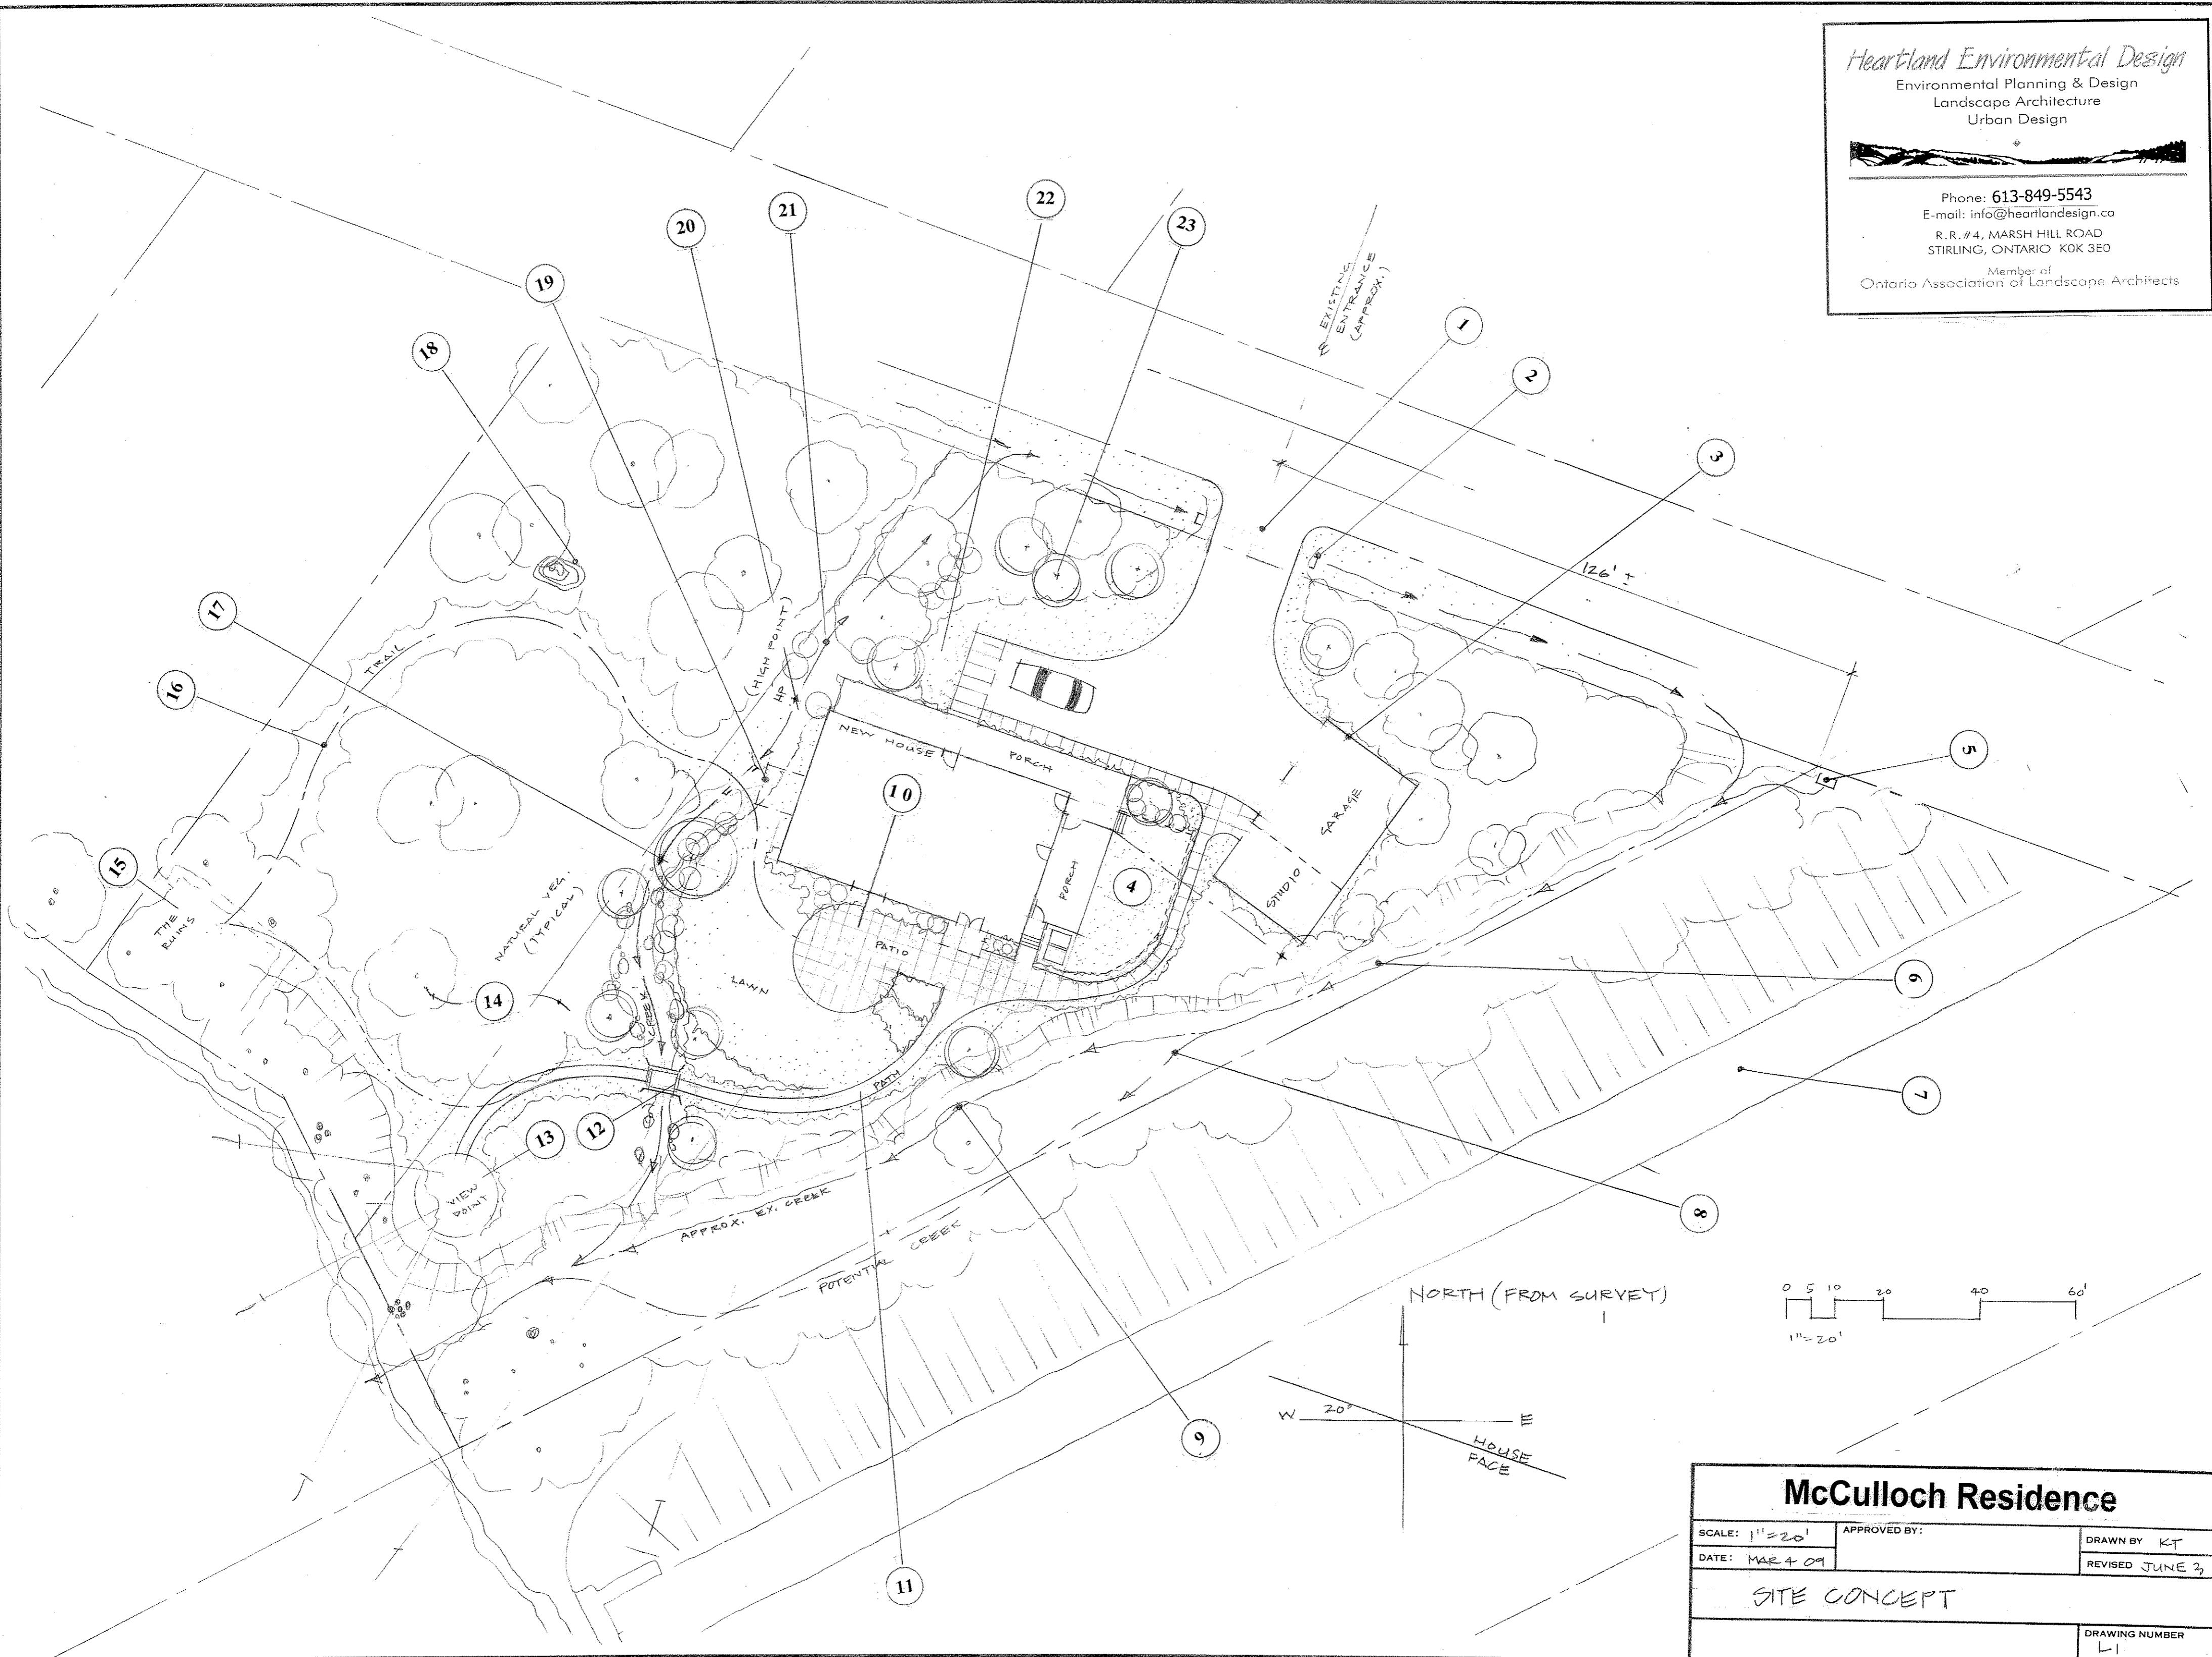

Phone: 613-849-5543
 E-mail: info@heartlanddesign.ca
 R.R.#4, MARSH HILL ROAD
 STIRLING, ONTARIO K0K 3E0

Member of
 Ontario Association of Landscape Architects

McCulloch Residence		
SCALE: 1" = 20'	APPROVED BY:	DRAWN BY: KT
DATE: MAR 4 09		REVISED: JUNE 3
SITE CONCEPT		
		DRAWING NUMBER: L1